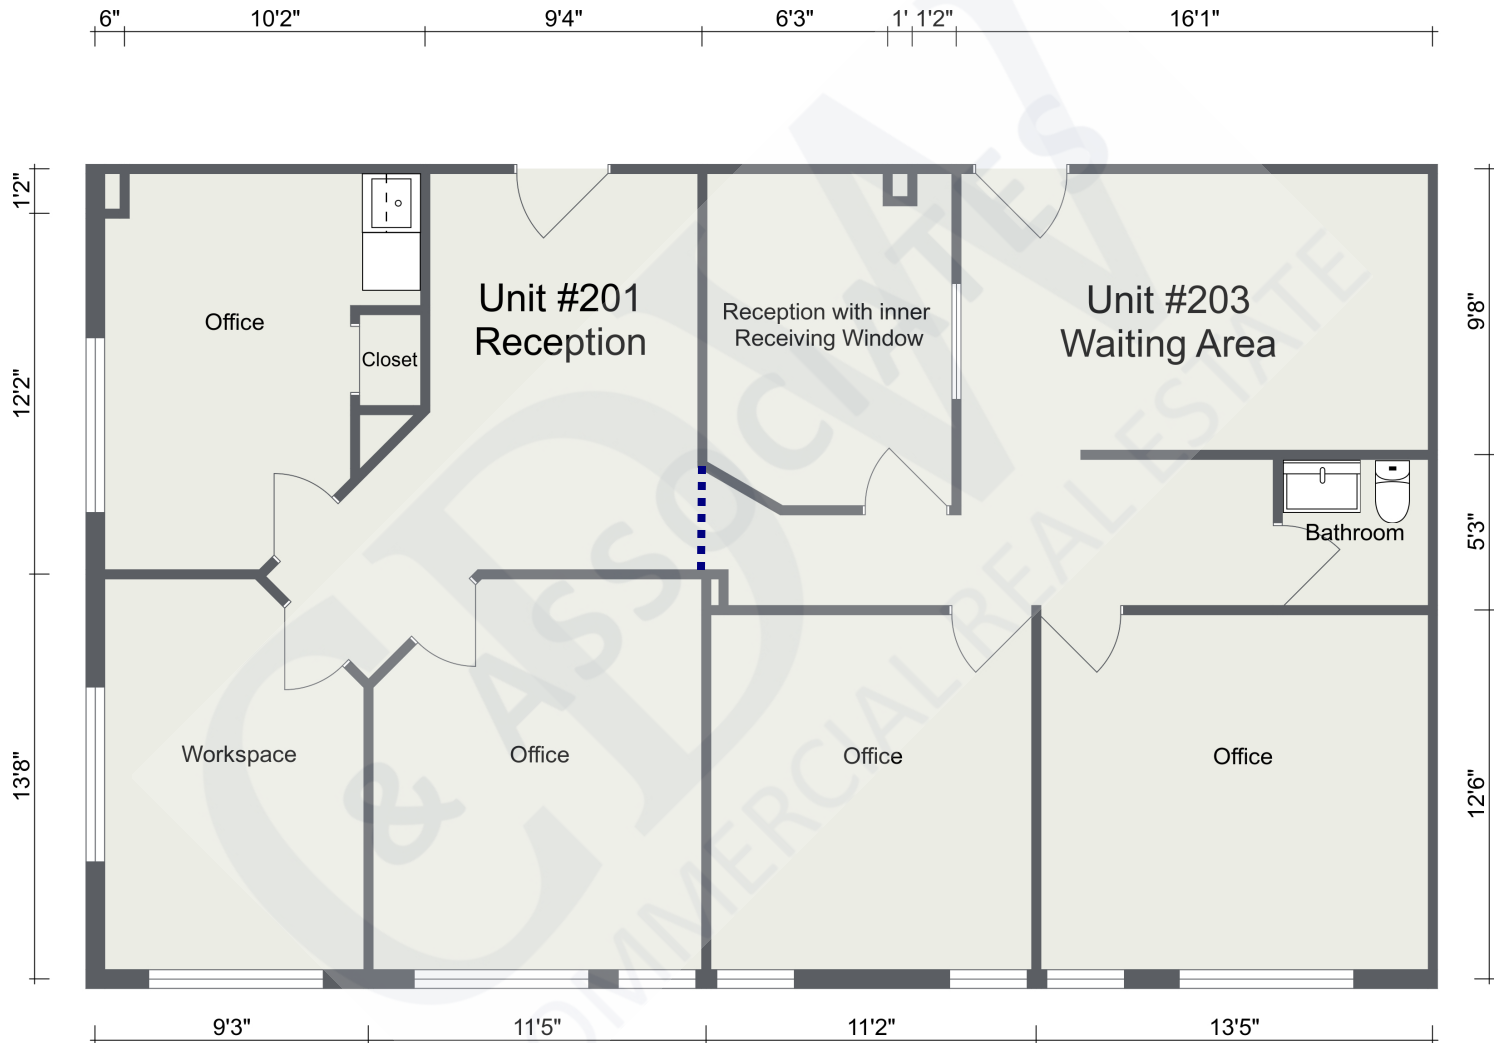

# OFFICE SPACE

201 & 203 - 2276 CLEARBROOK ROAD, ABBOTSFORD, BC

RE/MAX Little Oak Realty  
#120 - 9220 Glover Road, Langley, BC V1M 2S2  
Office: 604-888-2475  
Office Fax: 1-866-551-3410  
RE/MAX Western Canada Commercial Division