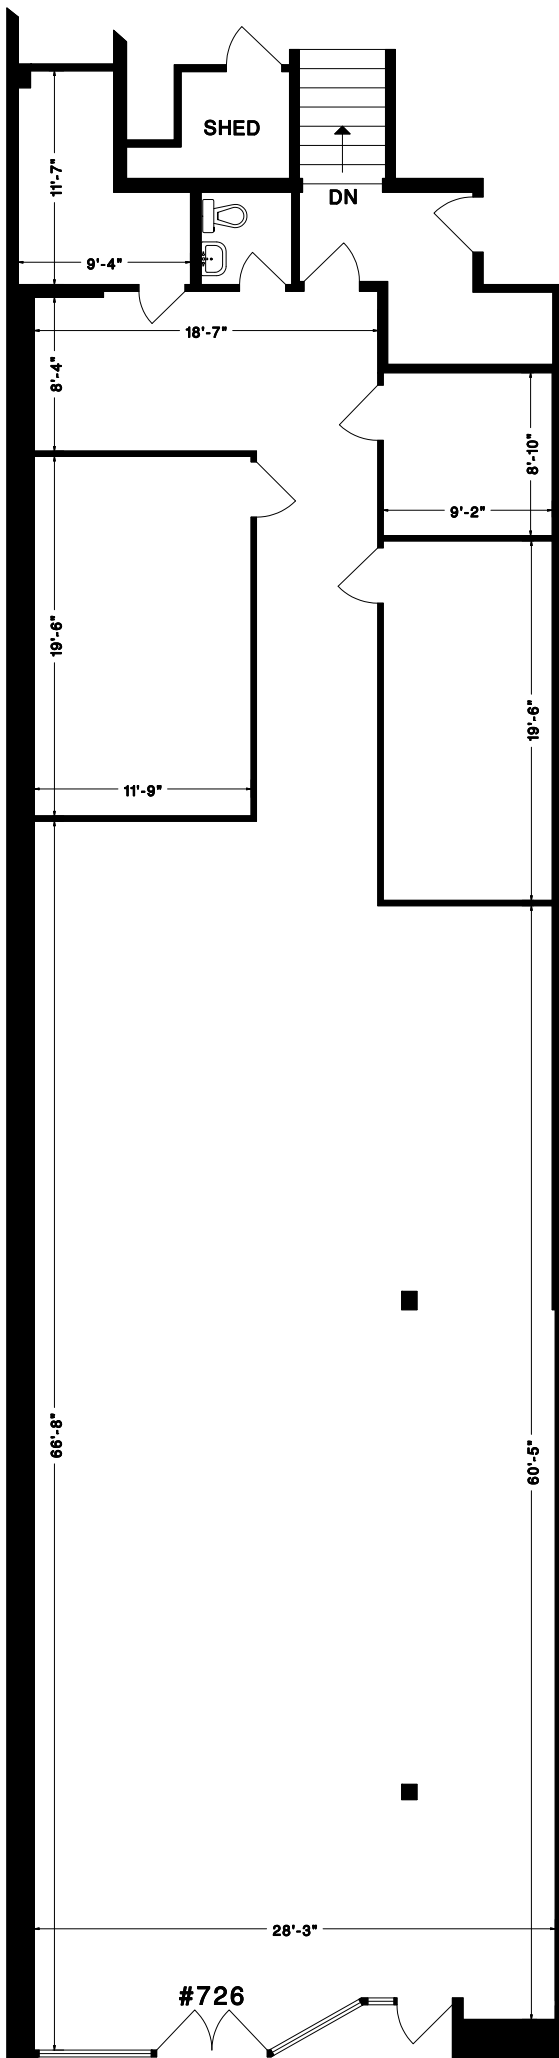

**726 KINGSWAY,
BURNABY, B.C.**

*G.L.A. 2973 SQ.FT.

1' 6'

SCALE