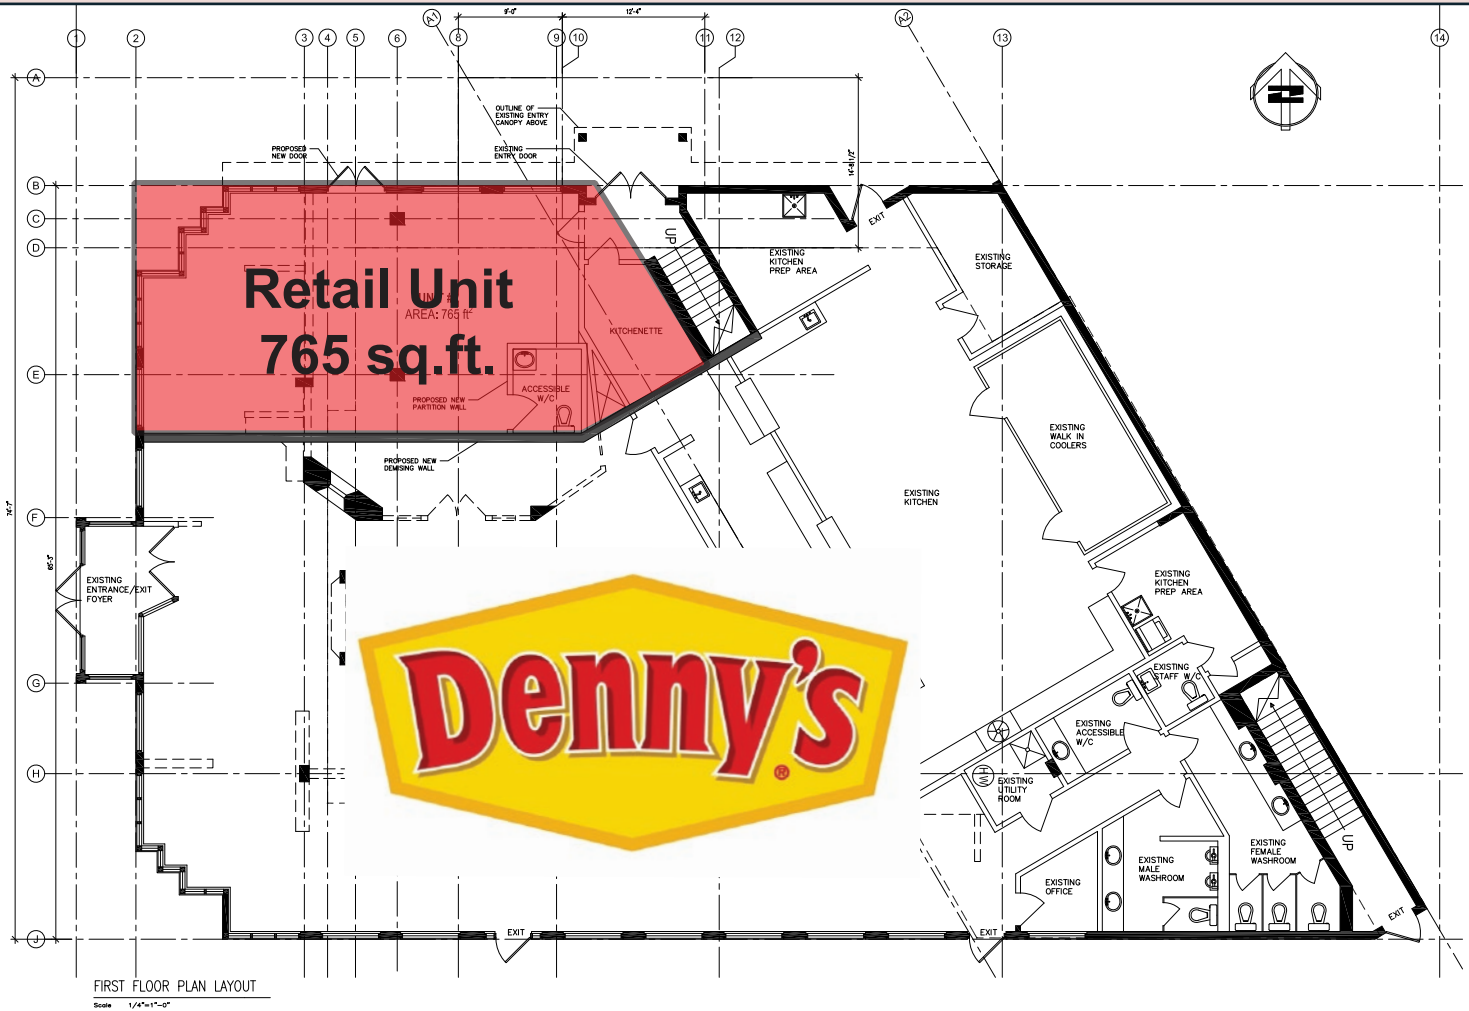

COMMERCIAL REAL ESTATE

Fleetwood Centre
15373 Fraser Highway, Surrey

FOR LEASE

Floor Plan Retail

CONTACT:
604-290-8777

Rachel McGladery*
rachel@mcgladery.ca

RE/MAX
COMMERCIAL
RE/MAX Commercial Advantage

* Personal Real Estate Corporation