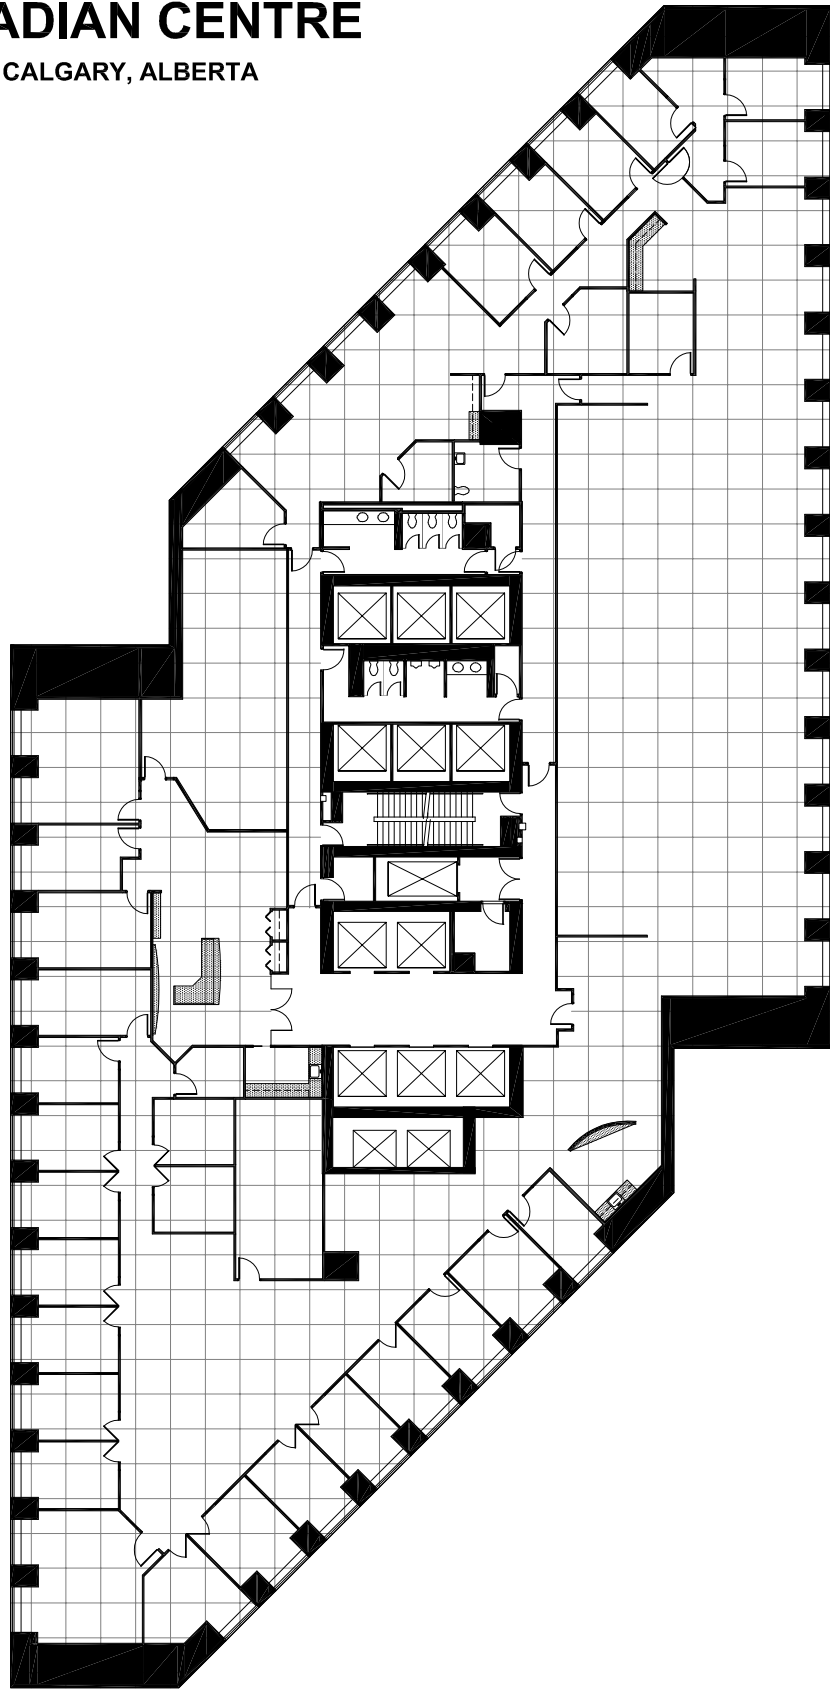

FIRST CANADIAN CENTRE

350 - 7th AVENUE S.W. CALGARY, ALBERTA

9th FLOOR

Area: 16,792 ft²

NOTE: THIS FLOOR PLAN IS NOT TO SCALE AND IS INTENDED FOR CONCEPTUAL PURPOSE ONLY. GRID REPRESENTS 5'x5' GRID. PDW DESIGN INC.