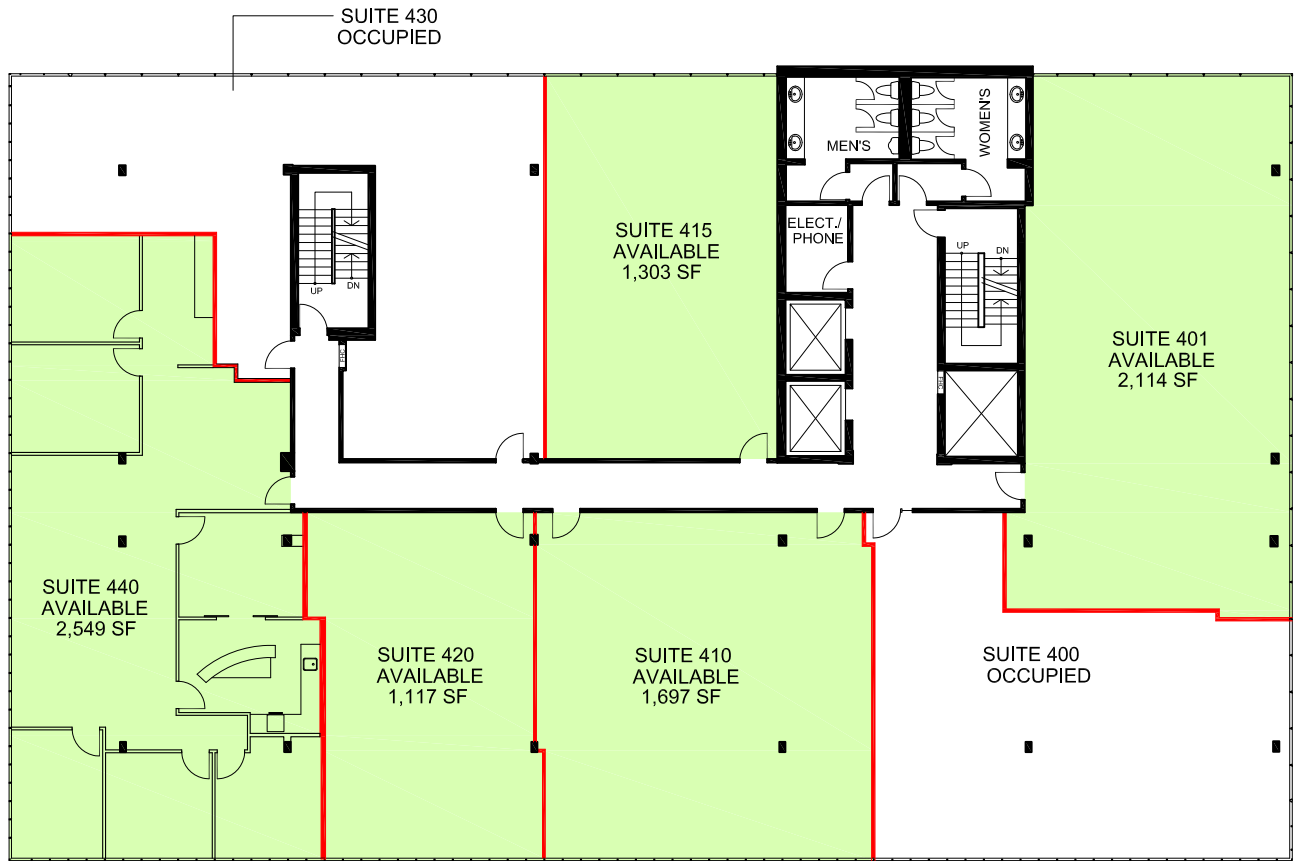

FLOOR PLAN

APPROXIMATE NORTH
 © 2017 Space Database Inc. All Rights Reserved

PROJECT NAME
GARNEAU PROFESSIONAL CENTRE
 11044 82ND AVENUE
 EDMONTON, ALBERTA

DRAWING NAME
 FOURTH FLOOR
 AVAILABILITIES

SCALE
 AS NOTED

DATE
 DECEMBER 1 2017

DRAWING NO.
 M4