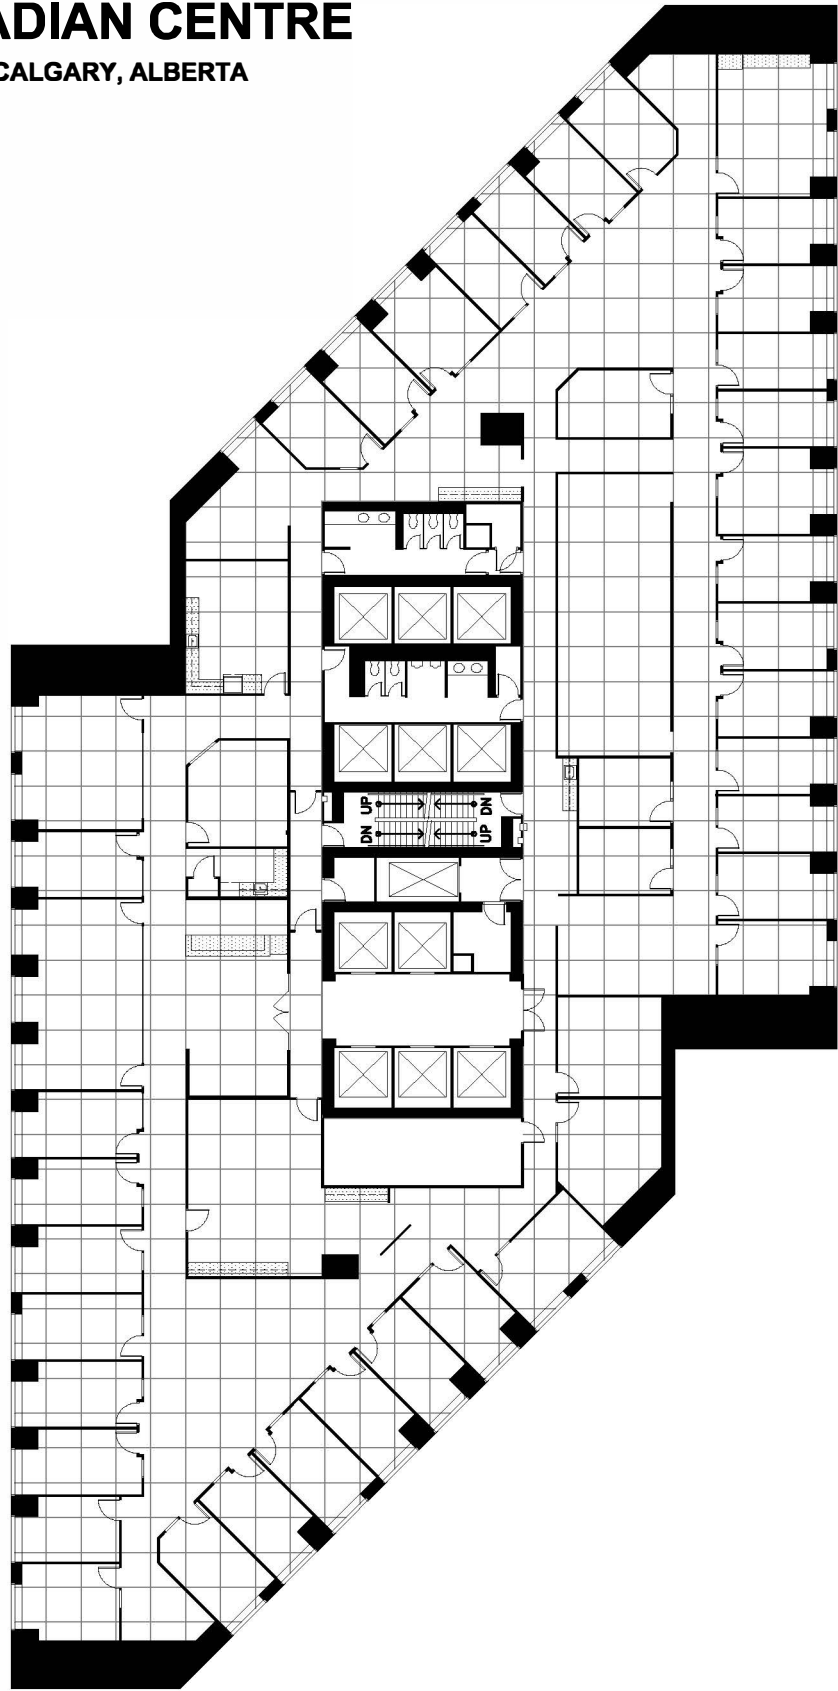

# FIRST CANADIAN CENTRE

350 - 7th AVENUE S.W. CALGARY, ALBERTA

## SUITE 1000

Area: 16,926 ft<sup>2</sup>

NOTE: THIS FLOOR PLAN IS NOT TO SCALE AND IS INTENDED FOR CONCEPTUAL PURPOSE ONLY. GRID REPRESENTS 5x5' GRID. POW DESIGN INC.