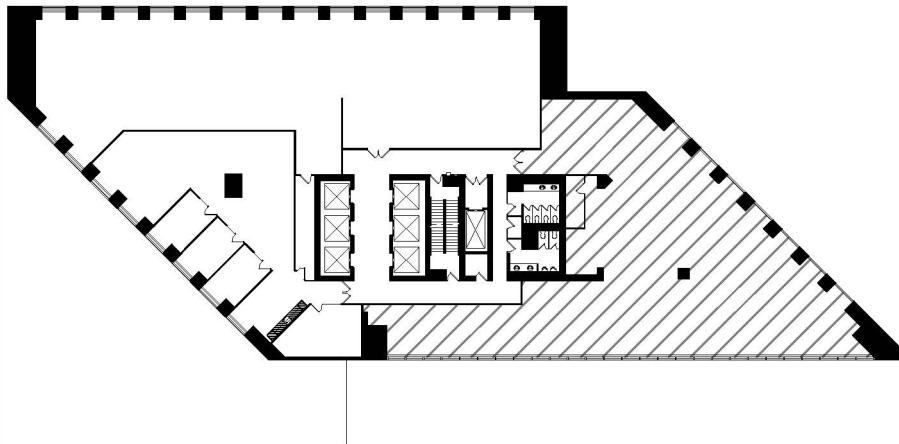

FIRST CANADIAN CENTRE

350 - 7th AVE. S.W. CALGARY, ALBERTA

NOTE: THIS FLOOR PLAN IS NOT TO SCALE AND IS INTENDED FOR CONCEPTUAL PURPOSE ONLY. GRID REPRESENTS 5' X 5' AREA. PDW DESIGN INC.

Suite 2410

Area: 5,469 ft²