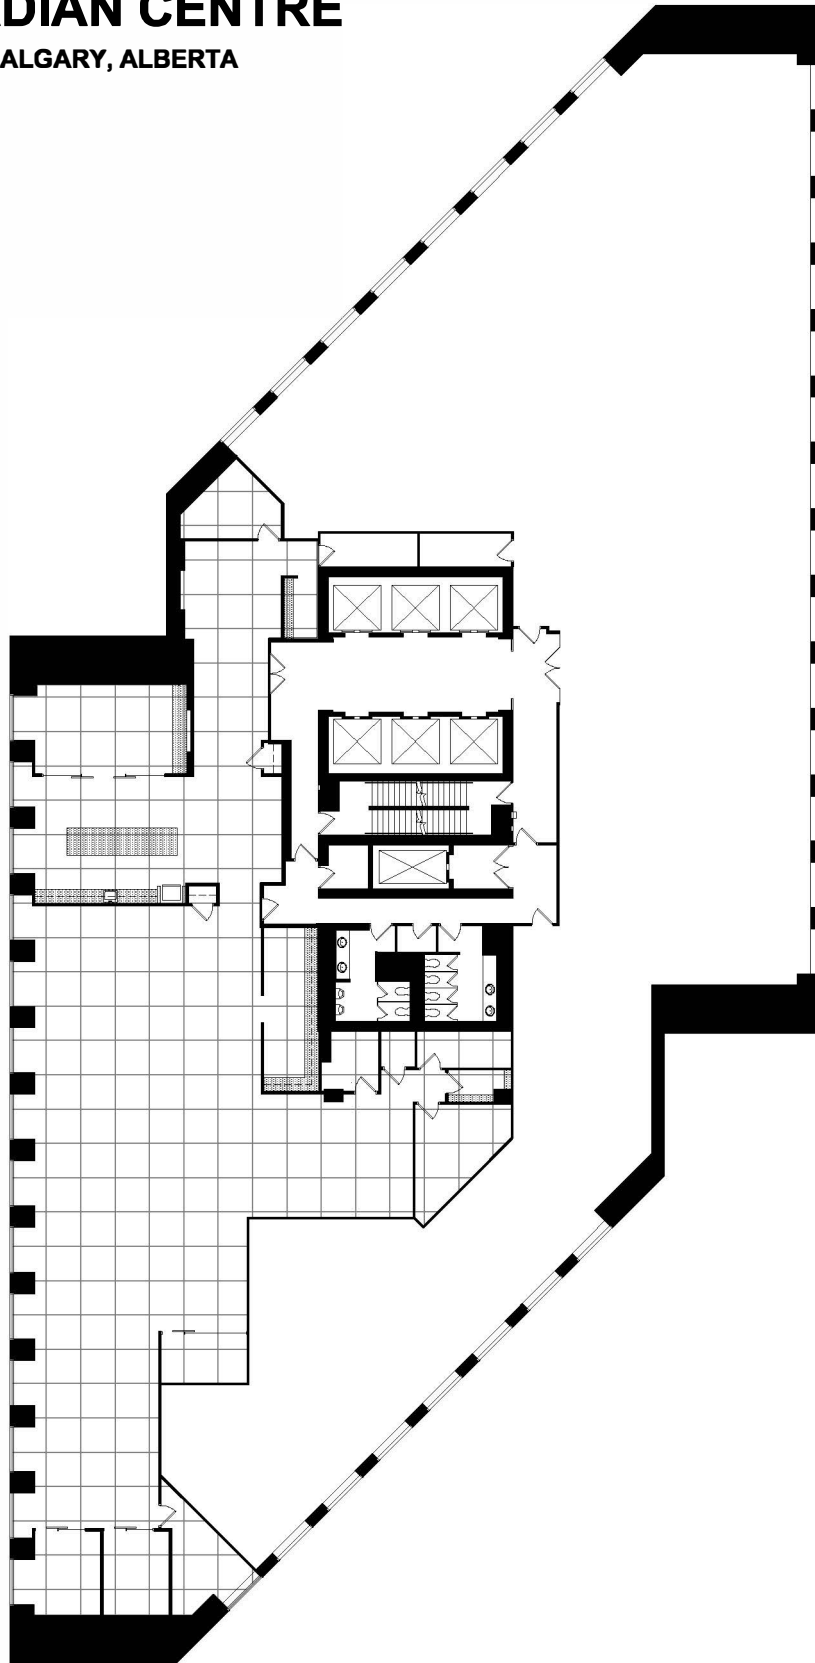

FIRST CANADIAN CENTRE

350 - 7th AVENUE S.W. CALGARY, ALBERTA

SUITE 2200

Area: 6,875 ft²

NOTE: THIS FLOOR PLAN IS NOT TO SCALE AND IS INTENDED FOR CONCEPTUAL PURPOSE ONLY. GRID REPRESENTS 5x5' AREA. PDW DESIGN INC.