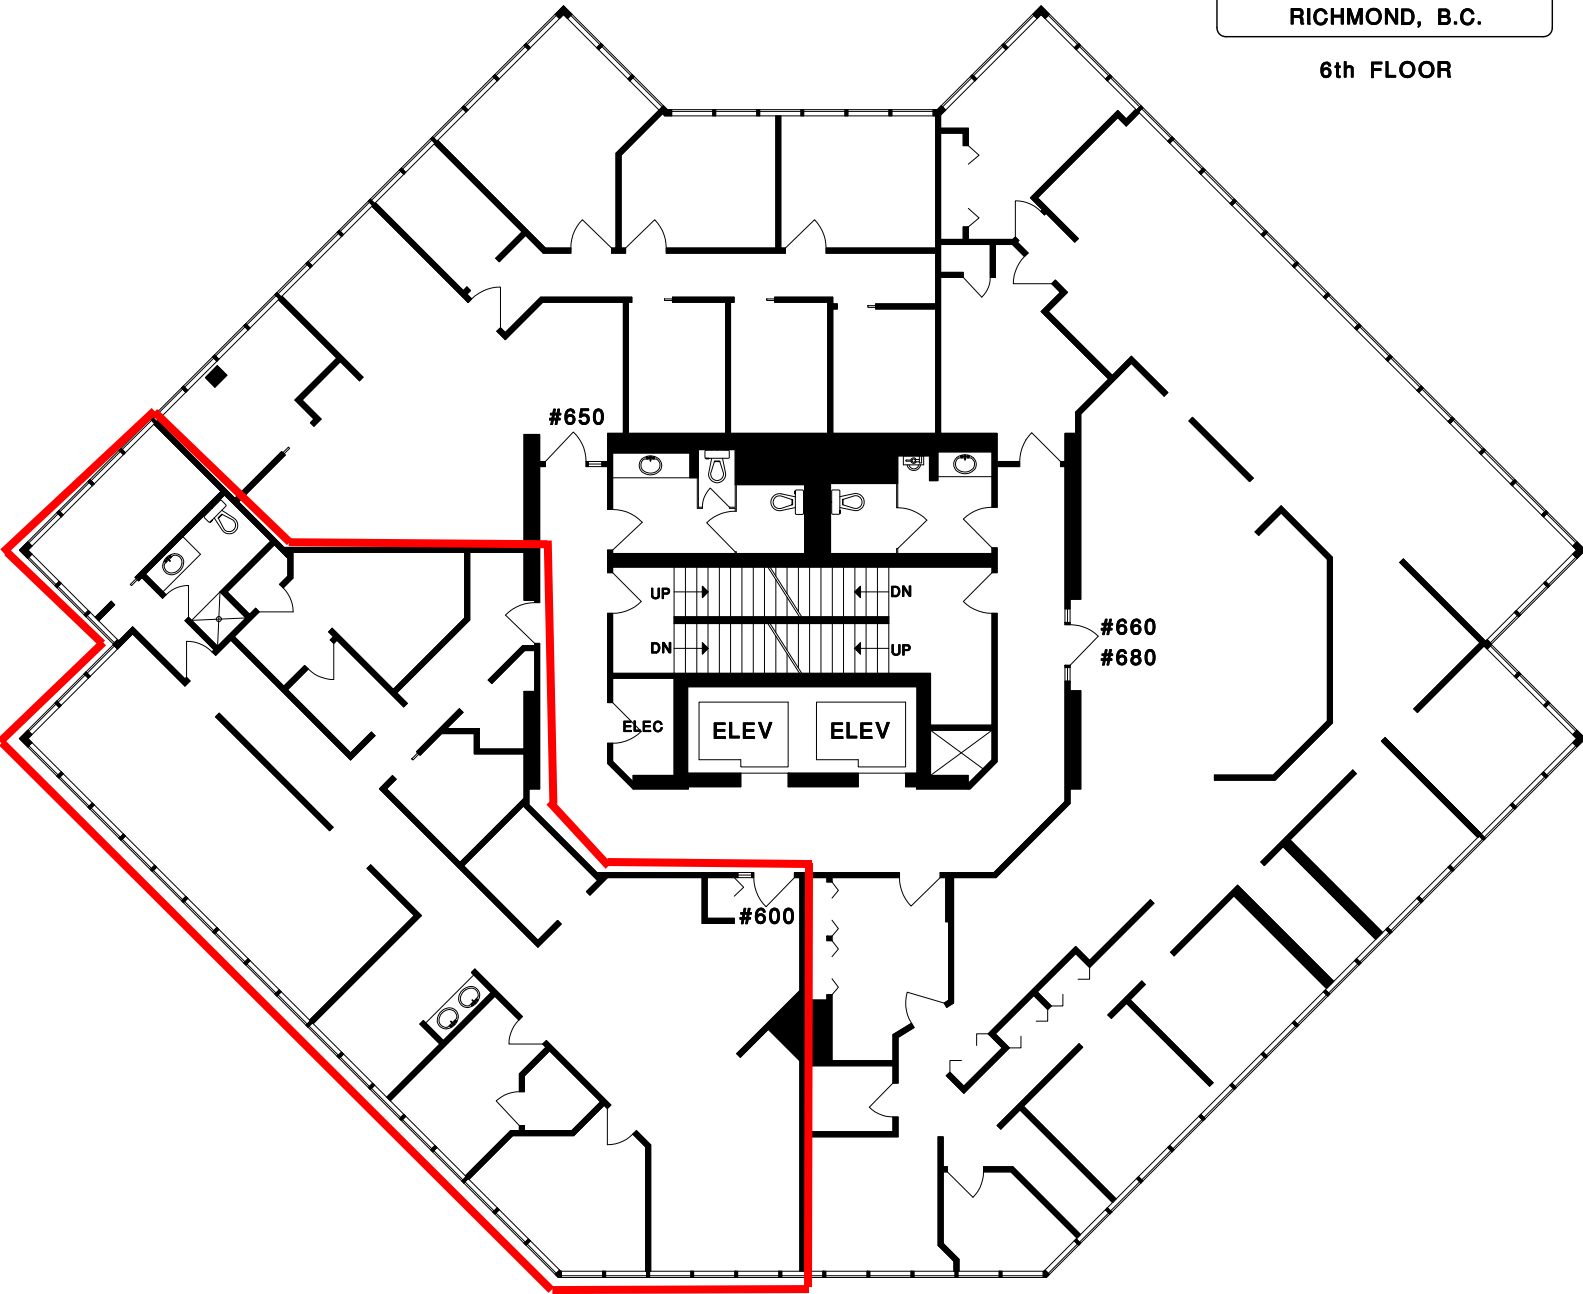

600 - 6091 Gilbert Road
2260 Square Feet

6091 GILBERT ROAD
RICHMOND, B.C.

6th FLOOR

N
1' 6'
SCALE
M
INTEGRATED SOLUTIONS
(800) 955-8888
All measurements shall be verified
and in accordance with applicable