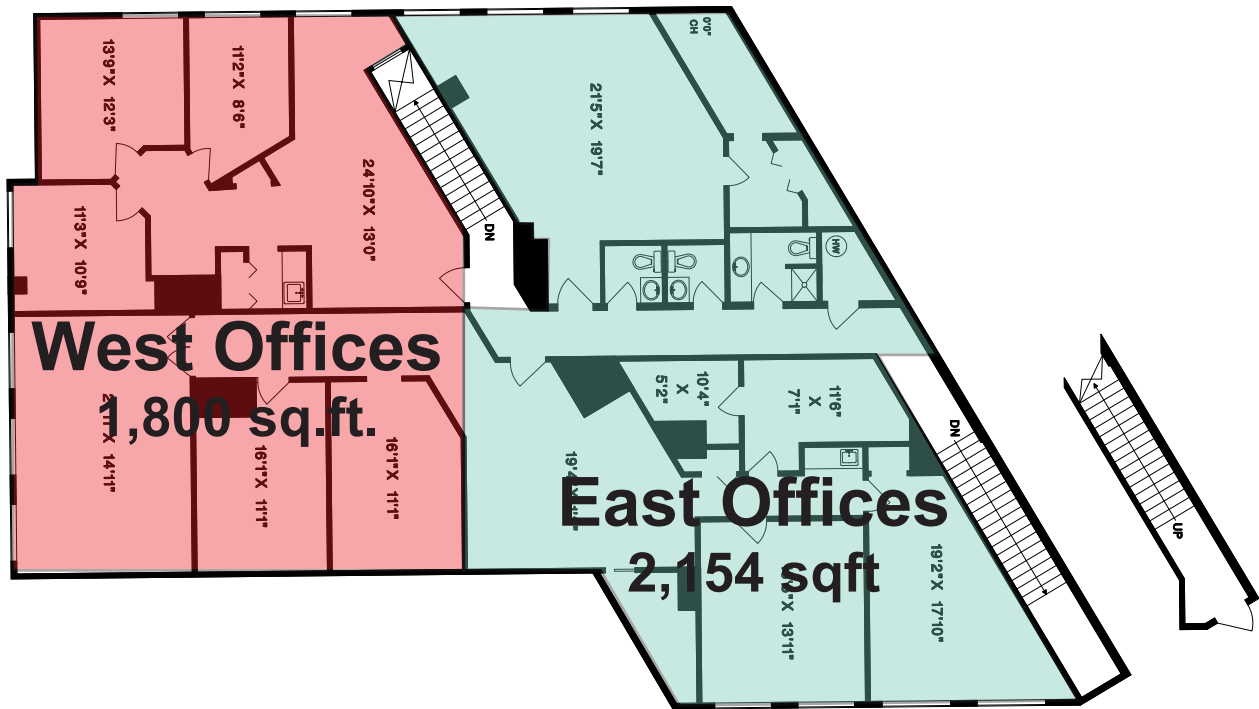

COMMERCIAL REAL ESTATE

Fleetwood Centre
15373 Fraser Highway, Surrey

FOR LEASE

Floor Plan Office

CONTACT:
604-290-8777

Rachel McGladery*
rachel@mcgladery.ca

RE/MAX Commercial Advantage

* Personal Real Estate Corporation