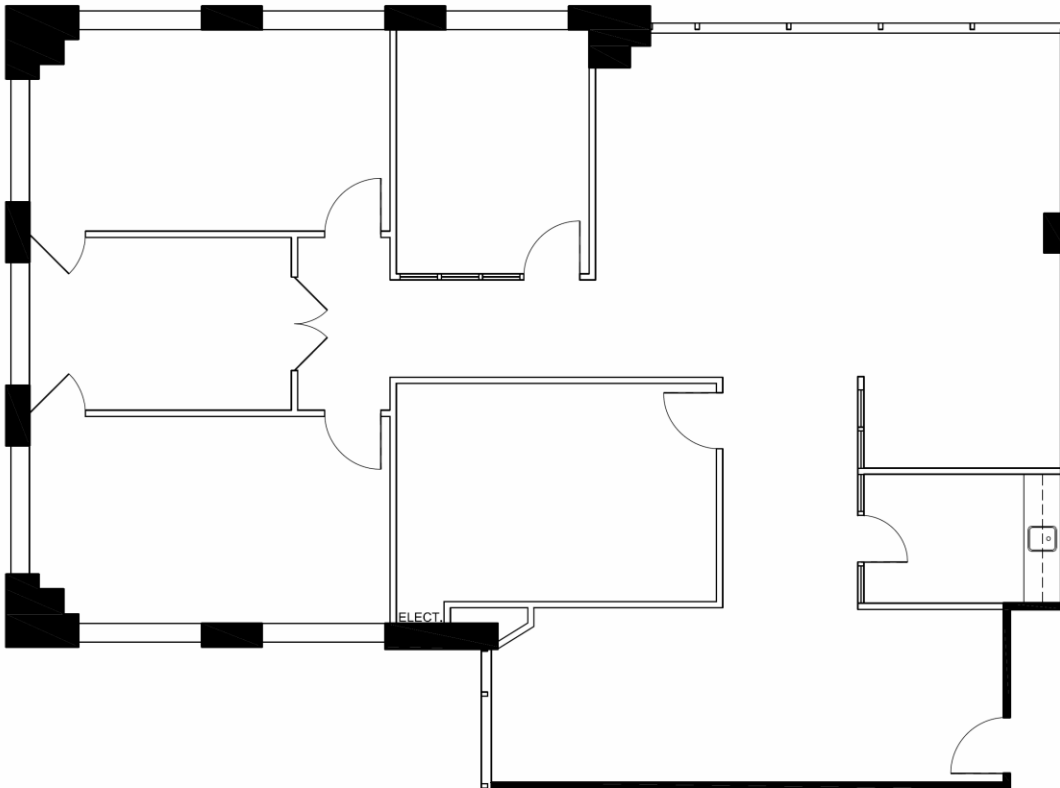

SUITE 700

Rentable Area – 2,498 SF

KEY PLAN

ABOVE AREA INFORMATION PROVIDED BY PROPERTY MANAGEMENT
