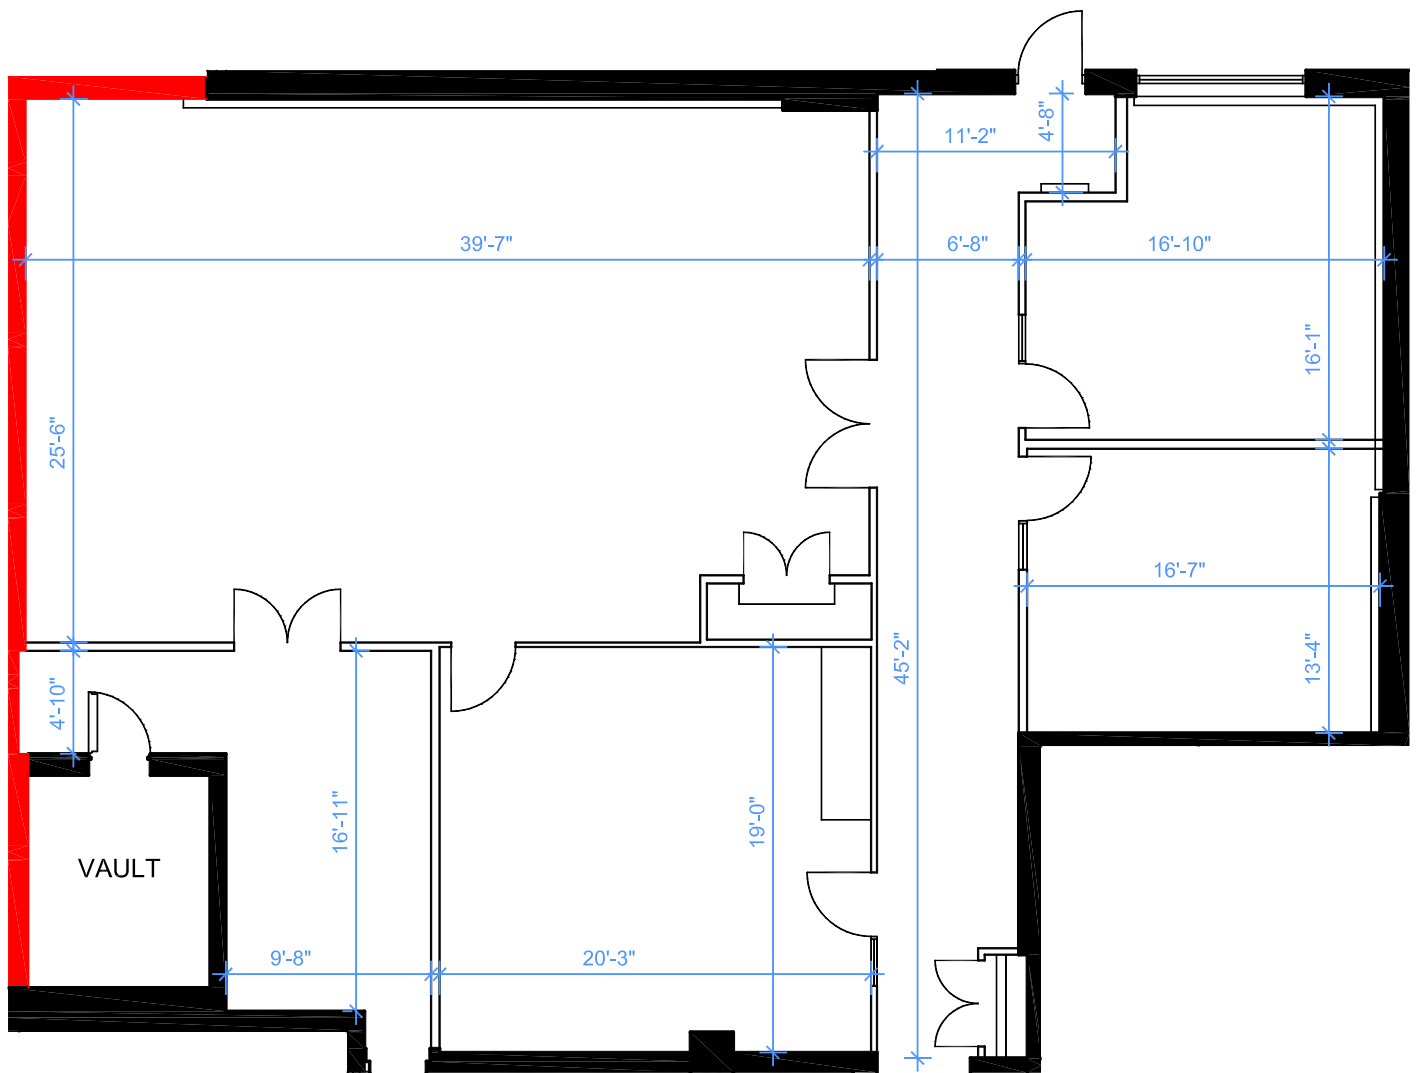

FLOOR PLAN

DEMISING WALL

APPROXIMATE NORTH
© 2019 Space Database Inc. All Rights Reserved

PROJECT NAME
**4040 BOWNESS ROAD NW
CALGARY, AB**

DRAWING NAME
SUITE 400
2,934 S.F.
AS PER BOMA/ANSI Z65.1 1996

SCALE
AS NOTED

DATE
SEPTEMBER 11 2019

DRAWING NO.
M400